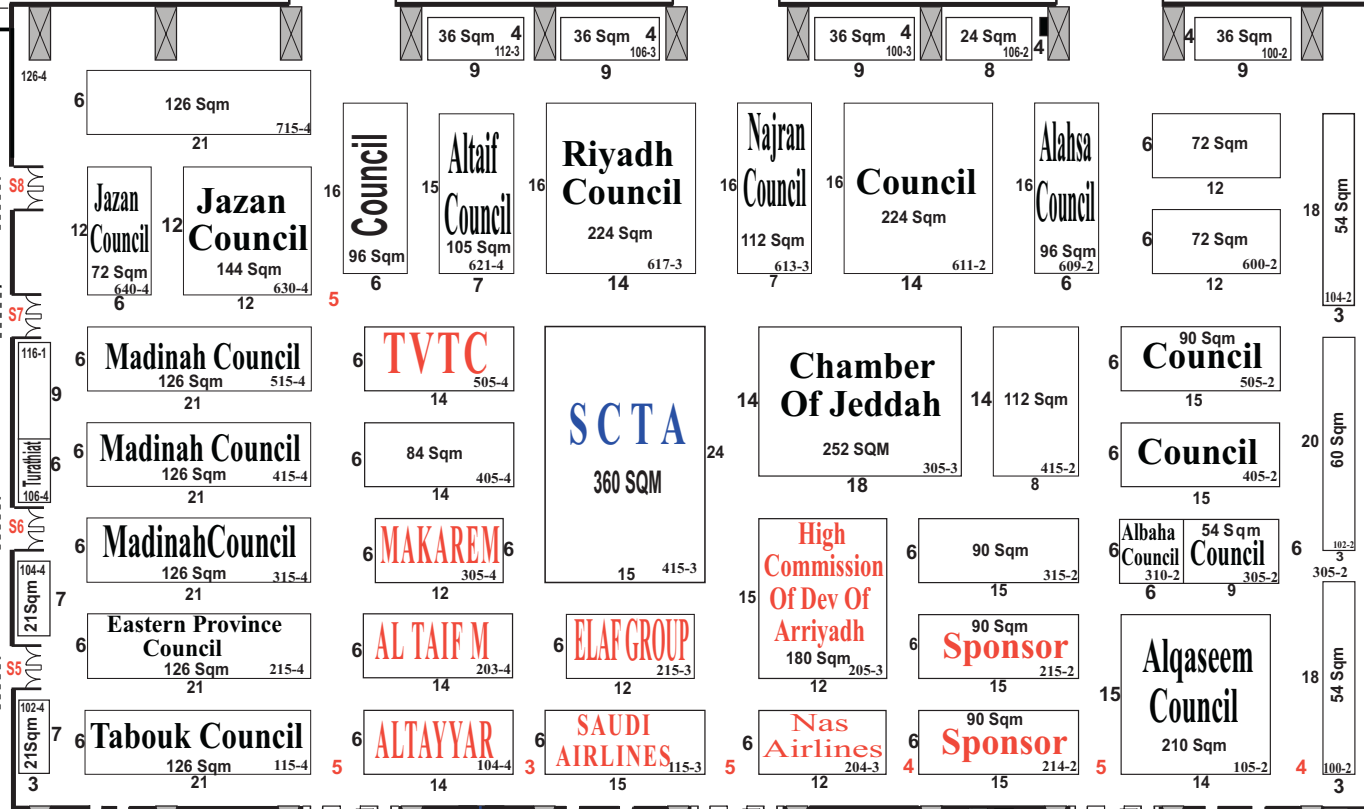

NPC BUILDING

CARGO ENTRANCE / EXIT

ACTIVITIES TENT

Gross Space 40x50=2000 SQM

EMERGENCY EXIT

HALL 4

HALL 3

HALL 2